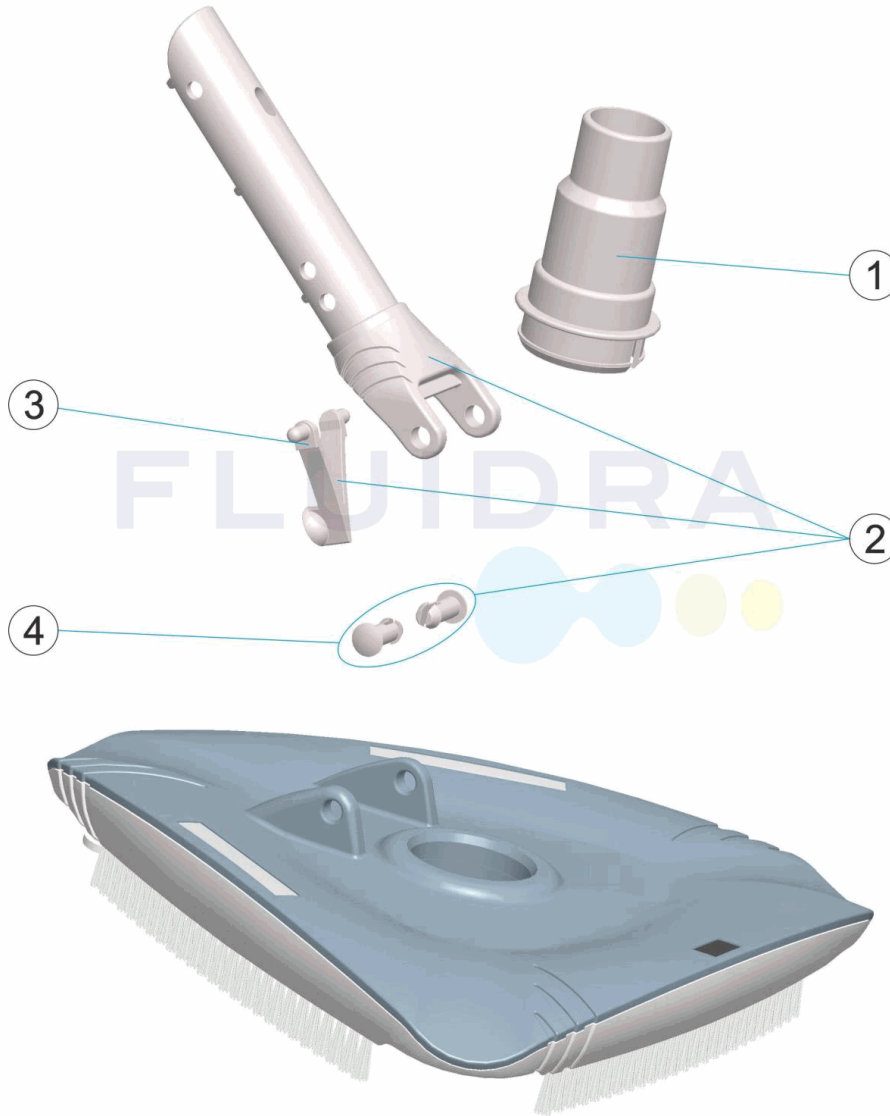

CODE **36619**

DESCRIPTION: **TRIANGULAR SHARK POOL CLEANER**

ENGLISH

POS	CODE	DESCRIPTION	POS	CODE	DESCRIPTION
1	4406010501	SUCTION HOSE SLEEVE	3	4406010503	WEDGE CLIP
2	4406010502	ARTICULATED POLE	4	4406020404	HITCH PIN